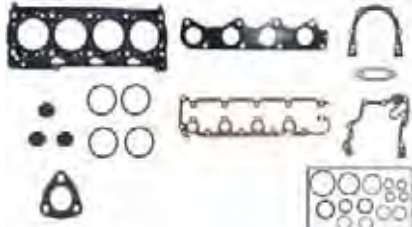

7213-AK

GOL/SANTANA AP 2.0 INJ. ELETRONICA  
ALC/GAS. - C/CABEÇOTE MLS JL 46009KM

7214-K

GOL AT POWER (SOHC) 8V  
C/CABEÇOTE MLS S/RETENTOR JL 46501KM

7214-AK

GOL AT POWER (SOHC) 8V  
JL 46501K

7215-K

GOL AT POWER (DOHC) 16V  
C/CABEÇOTE MLS S/RETENTOR JL 46401KM