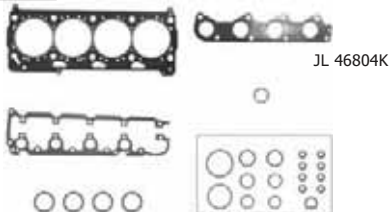

FOX/CROSSFOX/SPACEFOX/POLO
KOMBI 1.4/1.6 8V - CABEÇOTE PAK/FIBRA JL 46804K

7217K